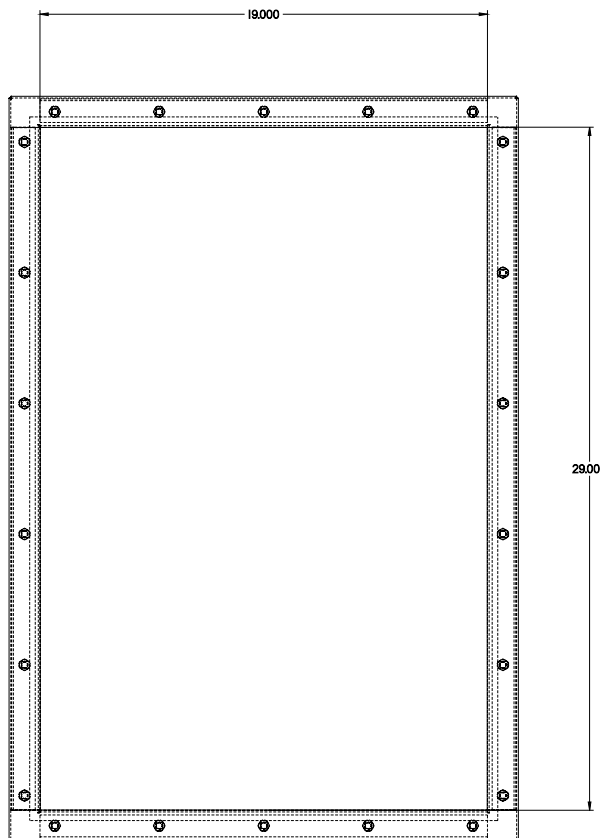

PART No. 1481WN42919

for more information visit
www.hammfg.com

Data subject to change without notice

TOP VIEW

ISOMETRIC VIEW

REAR VIEW

FRONT VIEW

SIDE VIEW