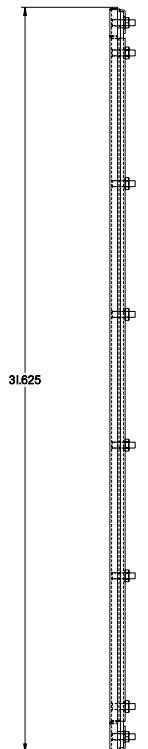

PART No. 1481WN42919

for more information visit
www.hammfg.com

Data subject to change without notice

TOP VIEW

ISOMETRIC VIEW

REAR VIEW

FRONT VIEW

SIDE VIEW