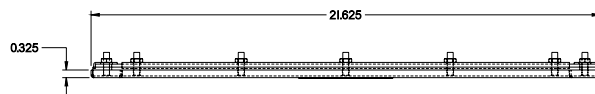

PART No. 1481WN42919

for more information visit
www.hammfg.com

Data subject to change without notice

TOP VIEW

ISOMETRIC VIEW

REAR VIEW

FRONT VIEW

SIDE VIEW